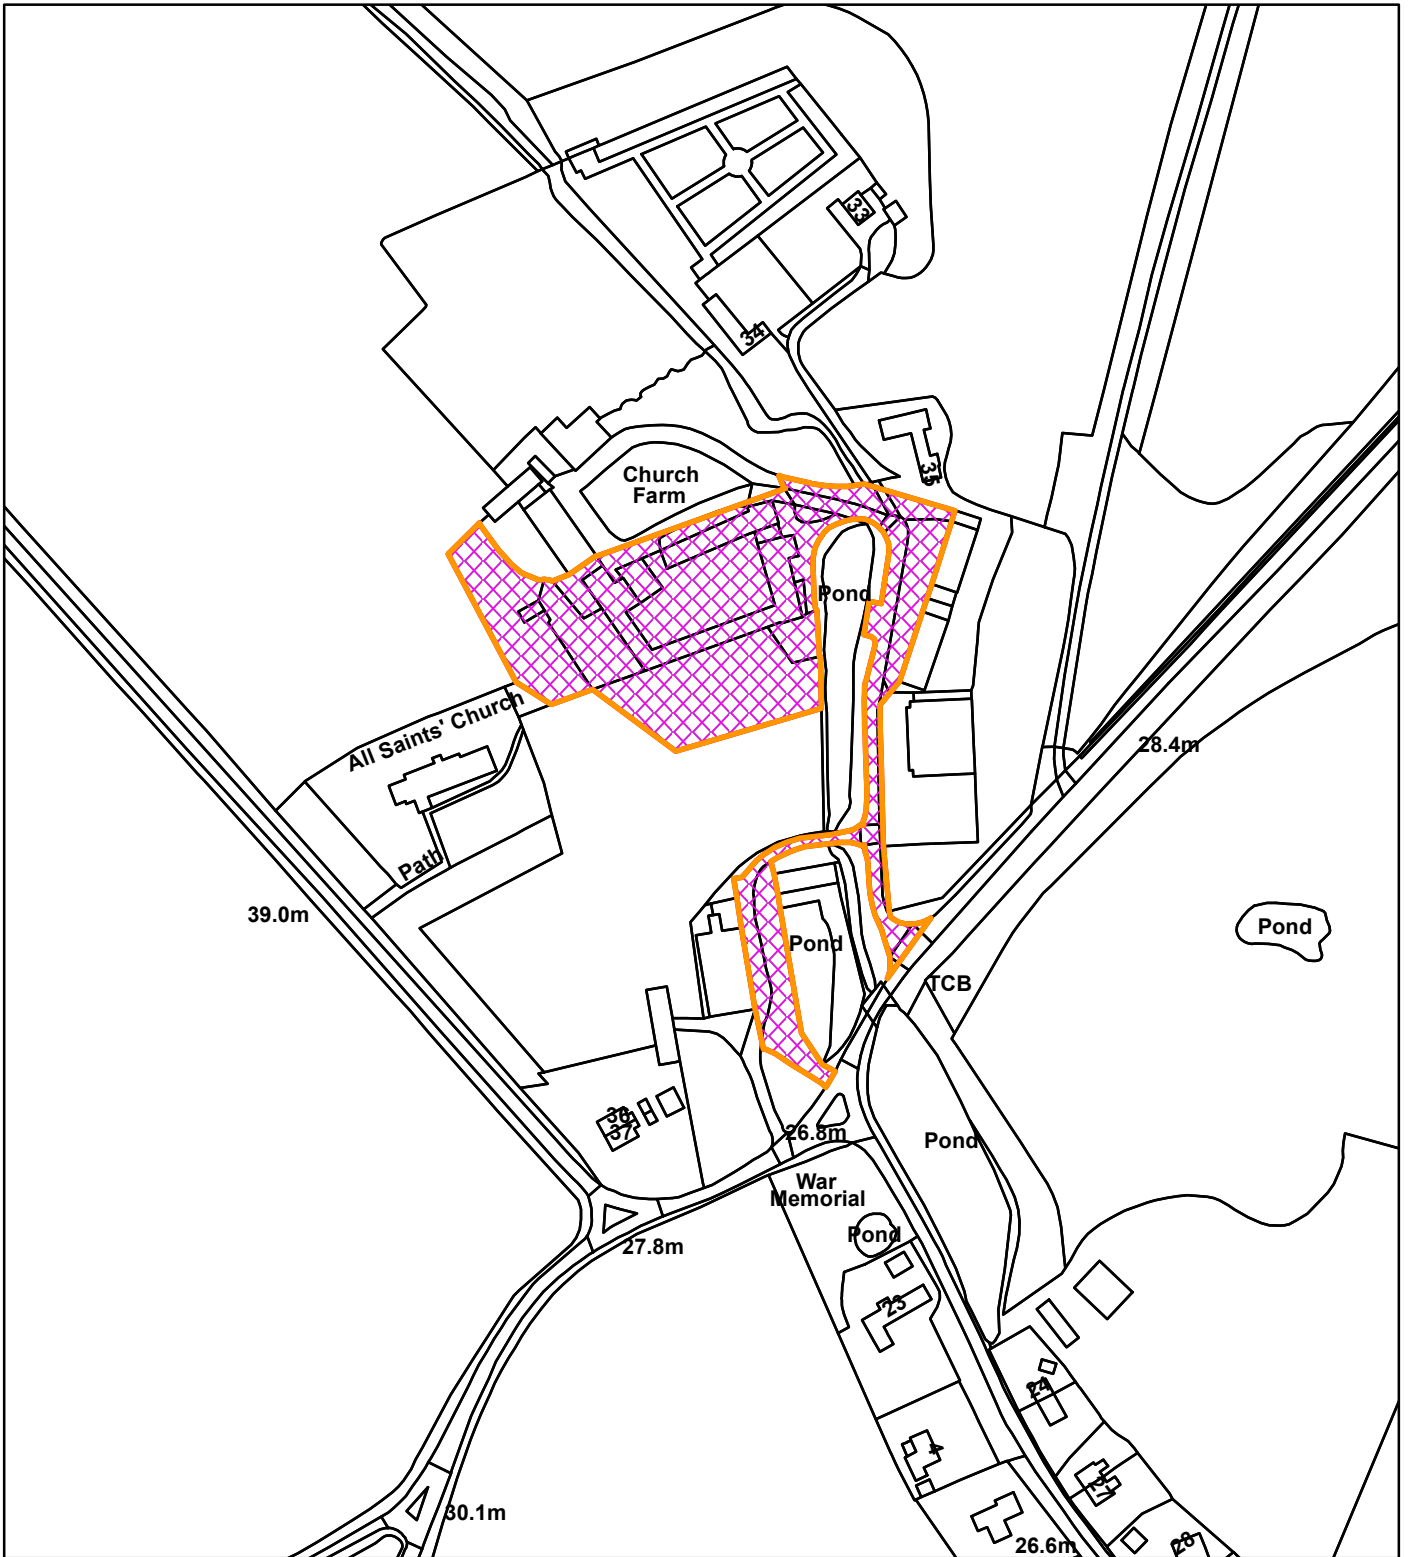

22/01216/F

Church Farm, Docking Road, Fring, PE31 6SE

Scale: 1:2,500

Organisation	BCKLWN
Department	Department
Comments	Not Set
Date	24/11/2022
MSA Number	0100024314

Reproduced from the Ordnance Survey map with permission of the Controller of Her Majesty's Stationery Office © Crown Copyright 2022.

Unauthorised reproduction infringes Crown Copyright and may lead to prosecution or civil proceedings.